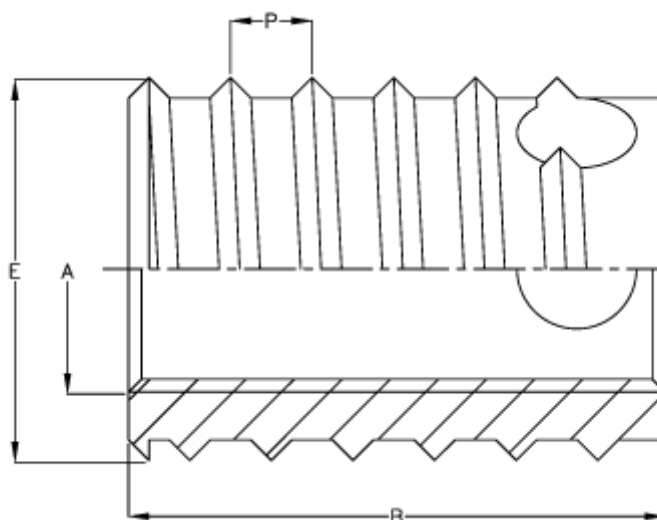

Article number: 12308000160500
Description: KLEE-coil 308 000 160.500
M16 Stainless 1.4305

Measures

Female thread A	= M16
Length B	= 24
Male thread E	= 20.0
Min hole depth blind hole	= 28
Thread pitch P	= 2.00
Type	= 308 000 160...